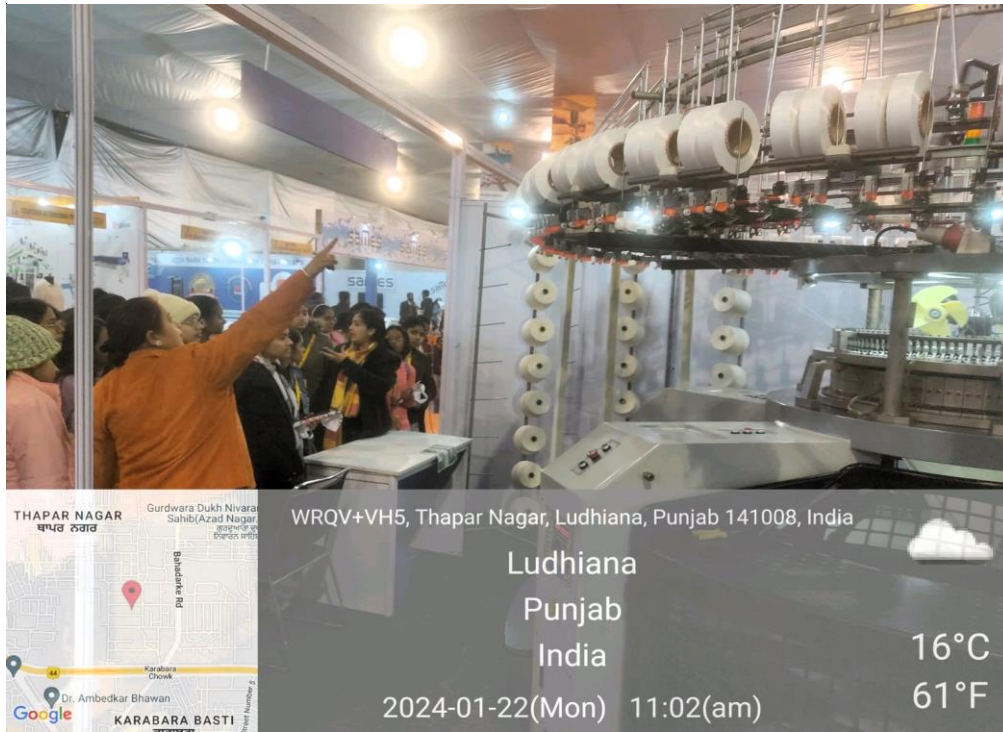

WRQV+VH5, Thapar Nagar, Ludhiana, Punjab 141008, India

Ludhiana
Punjab
India

16°C
61°F

2024-01-22(Mon) 11:02(am)